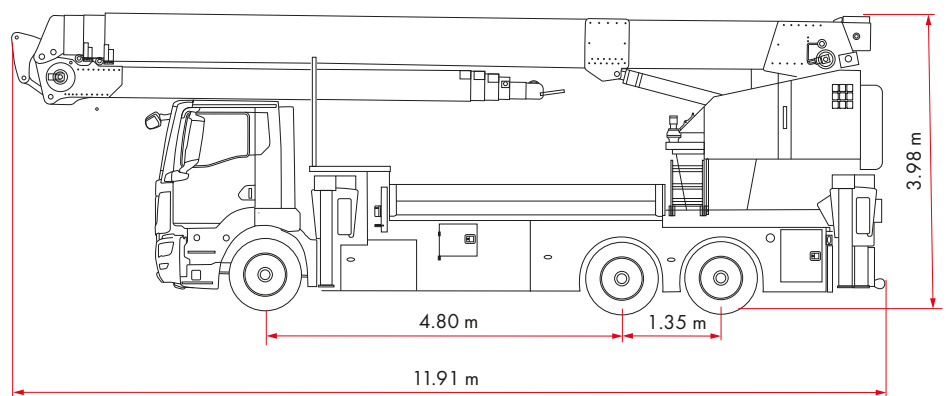

K2350

[klaas.ascheberg](https://www.facebook.com/klaas.ascheberg)

[klaas_alukranbau](https://www.instagram.com/klaas_alukranbau)

[KlaasAscheberg](https://www.youtube.com/KlaasAscheberg)

Klaas Service- & Vertriebs GmbH
Haselburger Damm 25 · D-59387 Ascheberg
Telefon +49 (0) 25 93 - 95 92-0
E-Mail: info@klaas.com