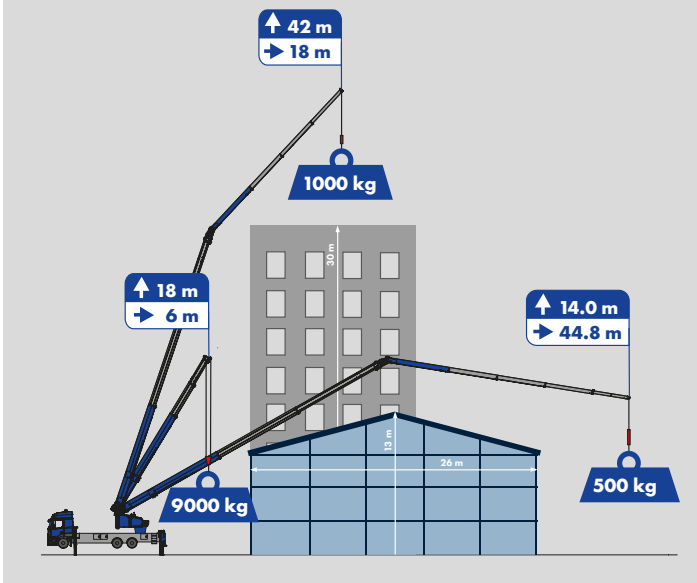

Klaas

K2350

Working range

► Max. capacity 9,000 kg (opt.)

► 4,500 kg Winch capacity

► Hook height 50.0 m

Working range diagram

Working range single fall operation (standard)

Load	Range	Height
500 kg	44.80 m	14.00 m
1,000 kg	35.00 m	16.00 m
2,000 kg	25.00 m	17.00 m
3,000 kg	18.50 m	26.00 m
3,500 kg	12.50 m	30.00 m
4,500 kg	7.50 m	32.20 m

Working range two fall operation (optional)

Load	Range	Height
5,000 kg	12.30 m	11.80 m
6,000 kg	10.20 m	14.50 m
7,500 kg	8.00 m	16.70 m
9,000 kg	6.00 m	18.00 m

Working range vary, depending on truck type.

Platform operation

Working range HA 2/450°

Load	Range	Height
200 kg	41.50 m	6.00 m
max. Working height		47.80 m

Working range HA 3/450° and roofing platform

Load	Range	Height
250 kg	36.70 m	13.30 m
400 kg	33.40 m	13.00 m
max. Working height		45.80 m