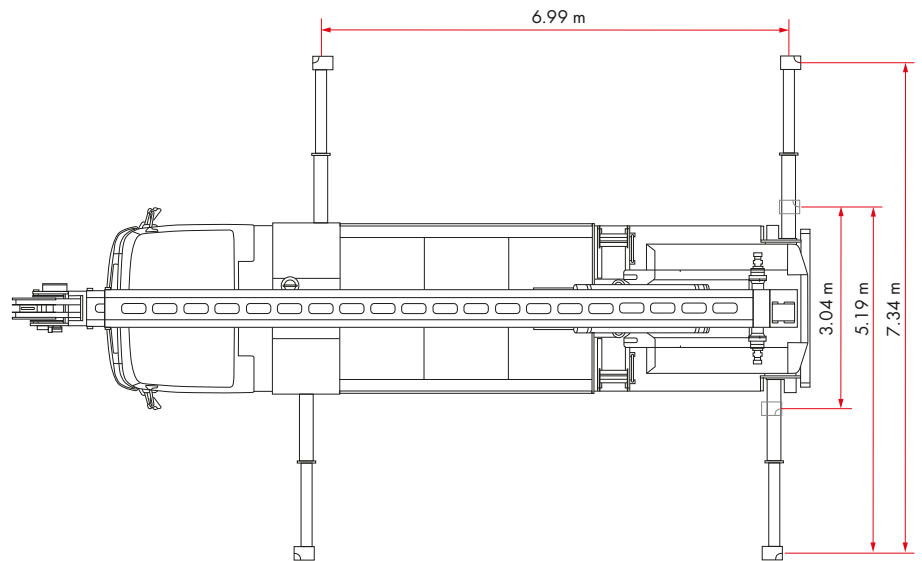

Outriggers

Truck (MAN TGS)