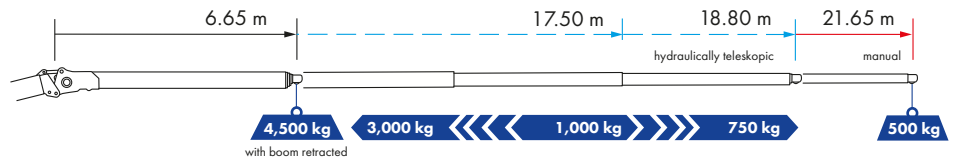

Technical specifications

Load capacity	
Single fall operation	4,500 kg
Two fall operation (optional)	9,000 kg
Winch capacity	4,500 kg

Boom	
Hook height	50.00 m
Boom length	52.00 m
Working height up to the boom	30.00 m
Swivel range	Continuous rotation

Fly jib	
Fly jib (4,500 kg)	6.65 m
Fly jib extension 1-3 hydraulic	
Range (3,000 kg - 1,000 kg)	6.65 - 17.50 m
Range (1,000 kg - 750 kg)	17.50 - 18.80 m
Extension 4 (500 kg) manual	21.65 m

H-Outriggers	
Outriggers (max.) L x W	6.99 x 7.34 m
Outrigger width (min.)	3.04 m
Outrigger width 1-sided support	5.19 m

Drive concepts	
RHX	Hybrid drive
E	Battery-powered electric motor

Truck	
Truck* Total weight (min.)	≥ 26.00 t

* depending on truck type

Subject to technical changes. All specifications are approximate and depending on truck type. Changes to the functions and services are reserved. The information reflects the device performance at the time of printing.

01/2026

Fly jib