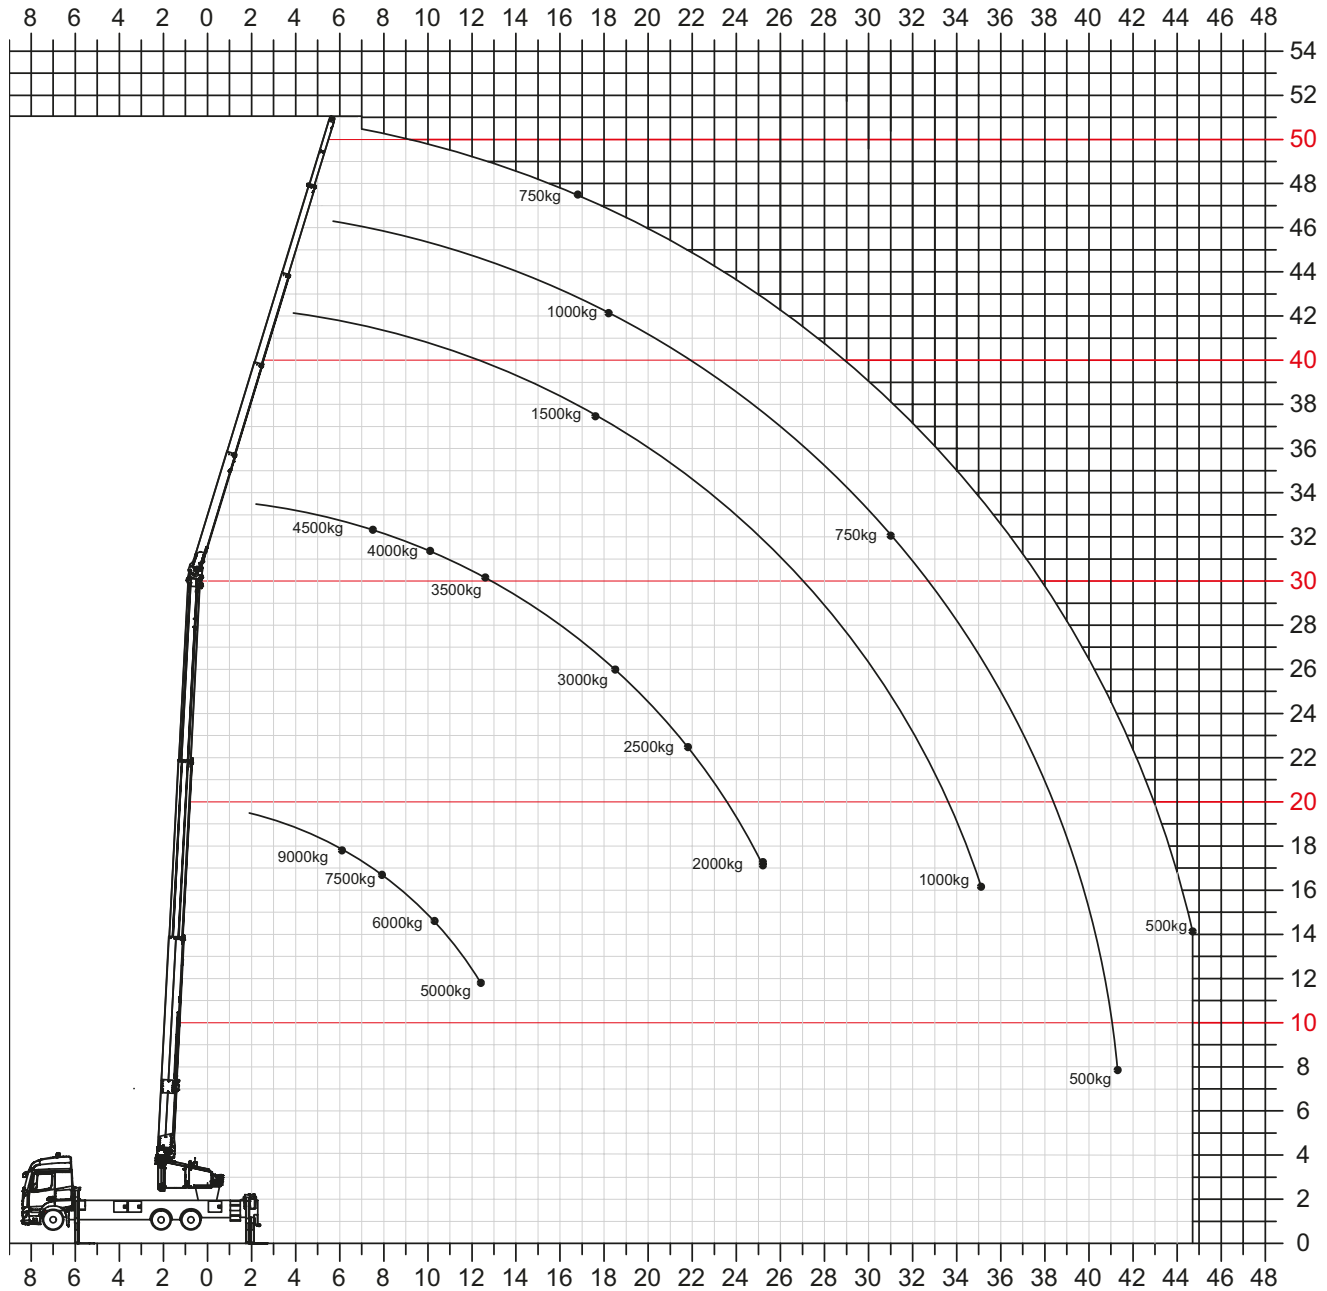

Klaas

K2350

Working range

► Max. capacity 9,000 kg (opt.)

► 4,500 kg Winch capacity

► Hook height 50.0 m

Working range diagram

Working range single fall operation (standard)

Load	Range	Height
500 kg	44.80 m	14.00 m
1,000 kg	35.00 m	16.00 m
2,000 kg	25.00 m	17.00 m
3,000 kg	18.50 m	26.00 m
3,500 kg	12.50 m	30.00 m
4,500 kg	7.50 m	32.20 m

Working range two fall operation (optional)

Load	Range	Height
5,000 kg	12.30 m	11.80 m
6,000 kg	10.20 m	14.50 m
7,500 kg	8.00 m	16.70 m
9,000 kg	6.00 m	18.00 m

Working range vary, depending on truck type.

Platform operation

Working range HA 2/450°

Working range vary, depending on truck type.

Technical specifications

Load capacity	
Single fall operation	4,500 kg
Two fall operation (optional)	9,000 kg
Winch capacity	4,500 kg

Boom	
 Hook height	50.00 m
 Boom length	52.00 m
 Working height up to the boom	30.00 m
Swivel range	Continuous rotation