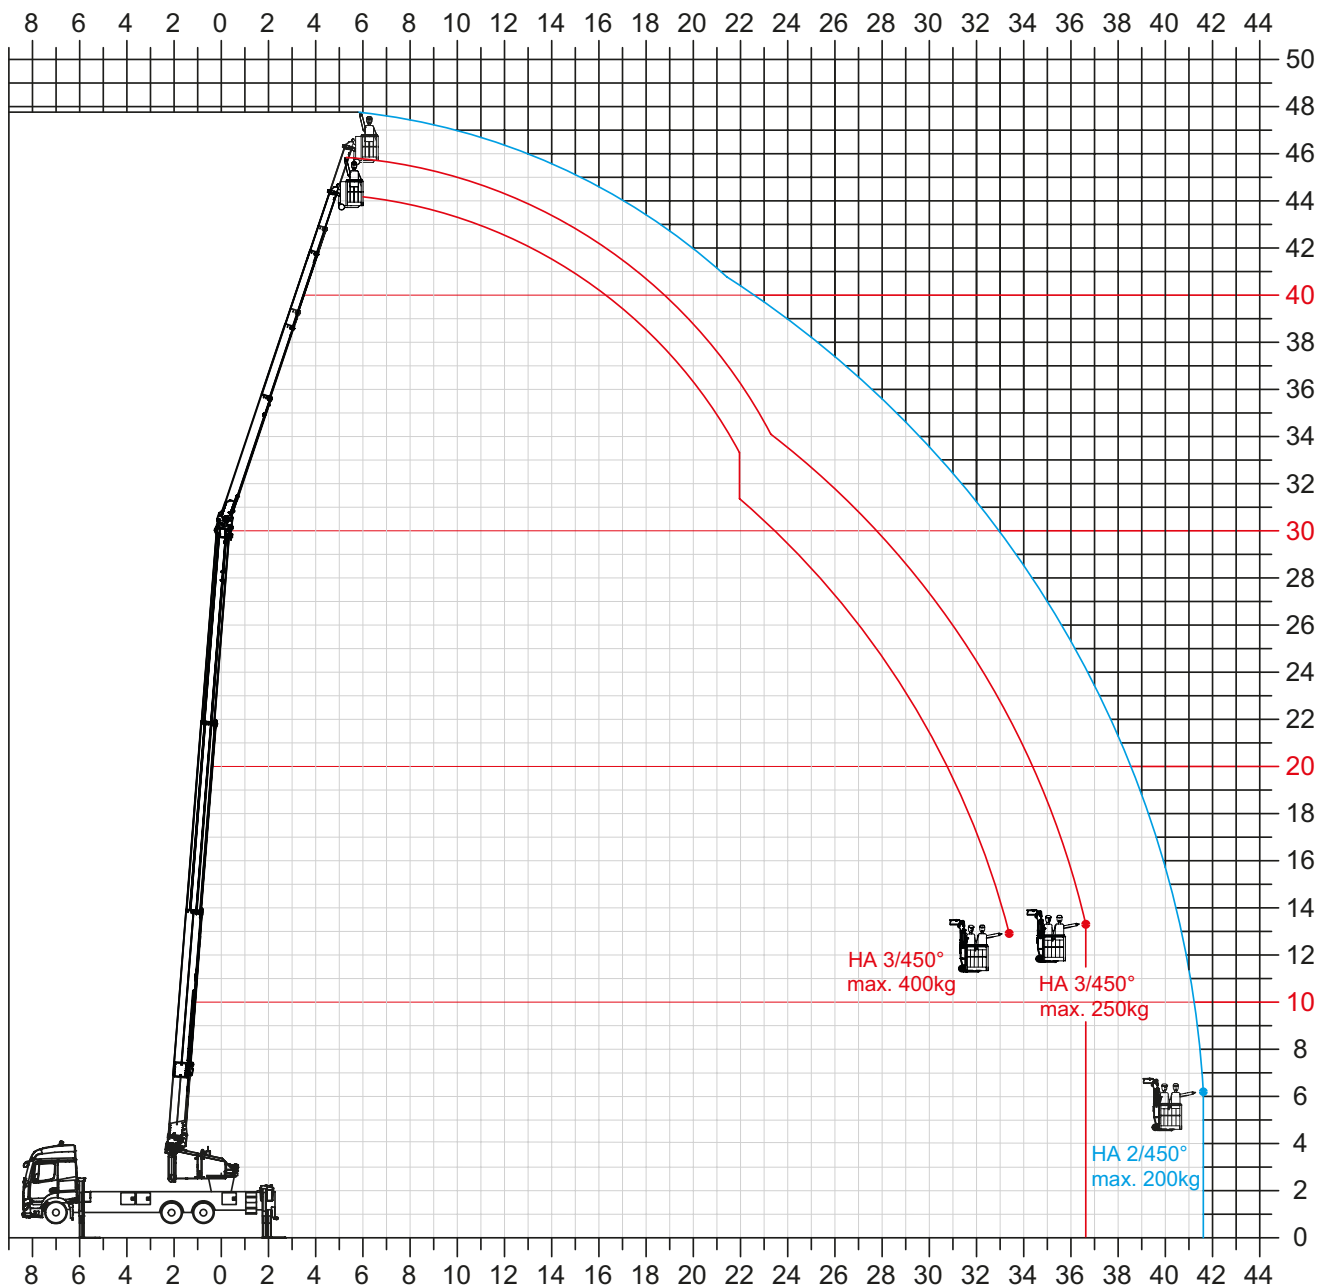

Klaas

K2350

Working range

► Max. capacity 9,000 kg (opt.)

► 4,500 kg Winch capacity

► Hook height 50.0 m

Working range diagram

Working range single fall operation (standard)

Load	Range	Height
500 kg	44.80 m	14.00 m
1,000 kg	35.00 m	16.00 m
2,000 kg	25.00 m	17.00 m
3,000 kg	18.50 m	26.00 m
3,500 kg	12.50 m	30.00 m
4,500 kg	7.50 m	32.20 m

Working range two fall operation (optional)

Load	Range	Height
5,000 kg	12.30 m	11.80 m
6,000 kg	10.20 m	14.50 m
7,500 kg	8.00 m	16.70 m
9,000 kg	6.00 m	18.00 m

Working range vary, depending on truck type.

Platform operation

Working range HA 2/450°

Working range vary, depending on truck type.

Technical specifications

Load capacity	
Single fall operation	4,500 kg
Two fall operation (optional)	9,000 kg
Winch capacity	4,500 kg

Boom	
 Hook height	50.00 m
 Boom length	52.00 m
 Working height up to the boom	30.00 m
Swivel range	Continuous rotation